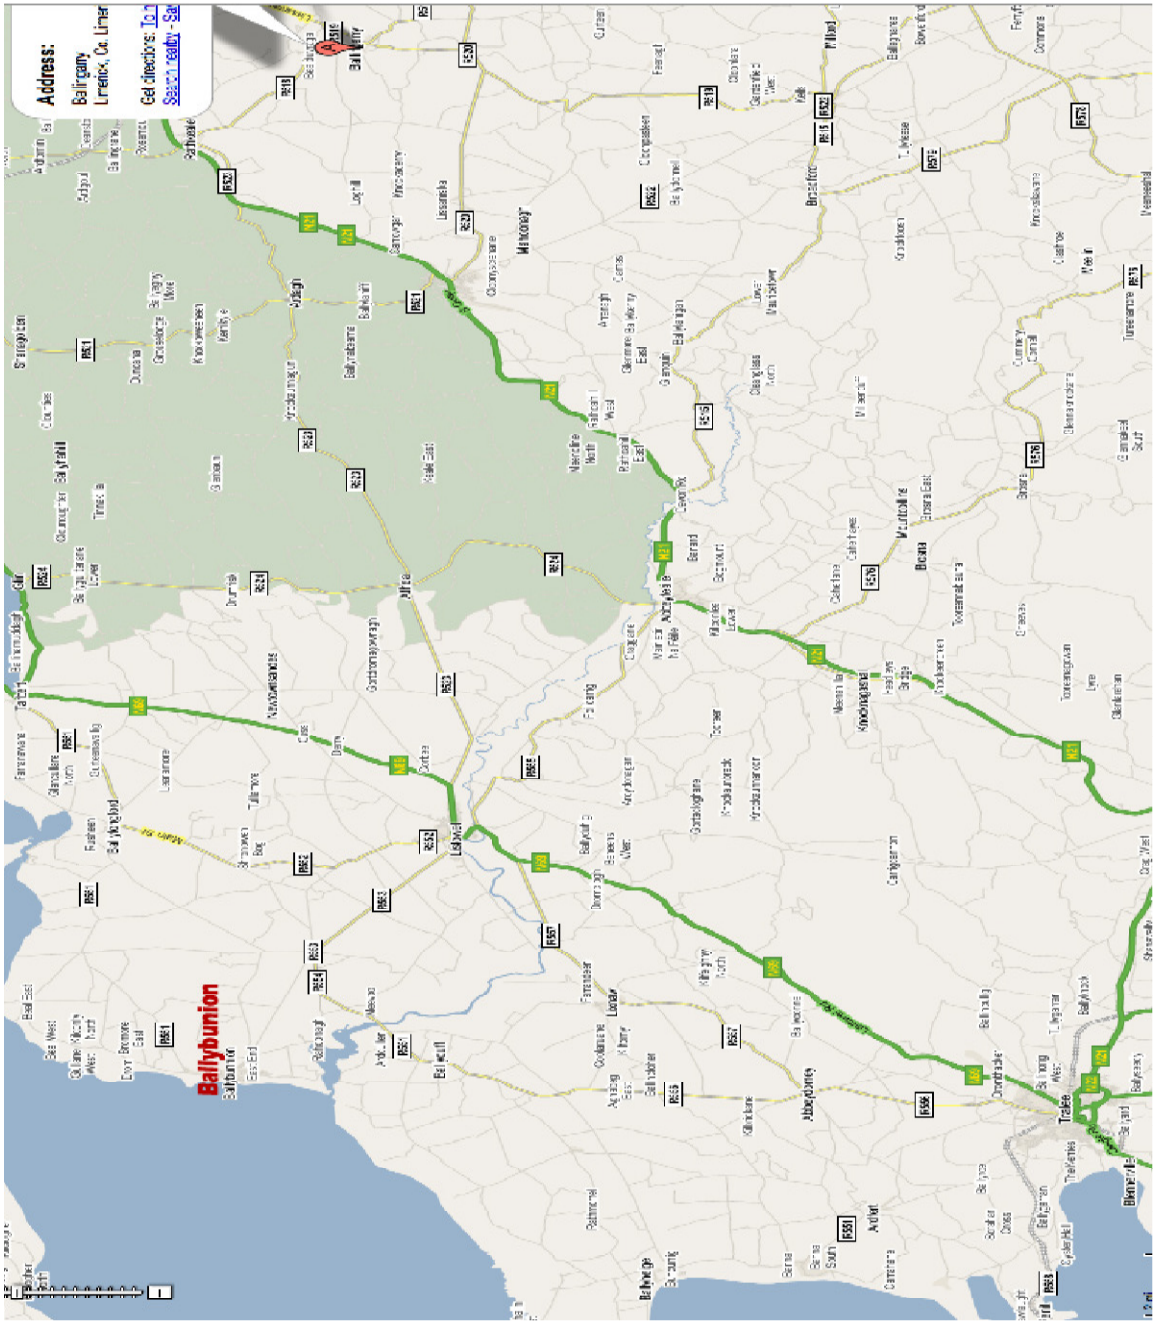

Below are a small selection of maps to show the local area. These maps are a guide only.

All maps from maps.google.com

Search for Ballingarry, Limerick, Ireland. If you type this into your satellite navigation system it will find us.

If you need directions please visit <http://www.aaireland.ie/routes/>.