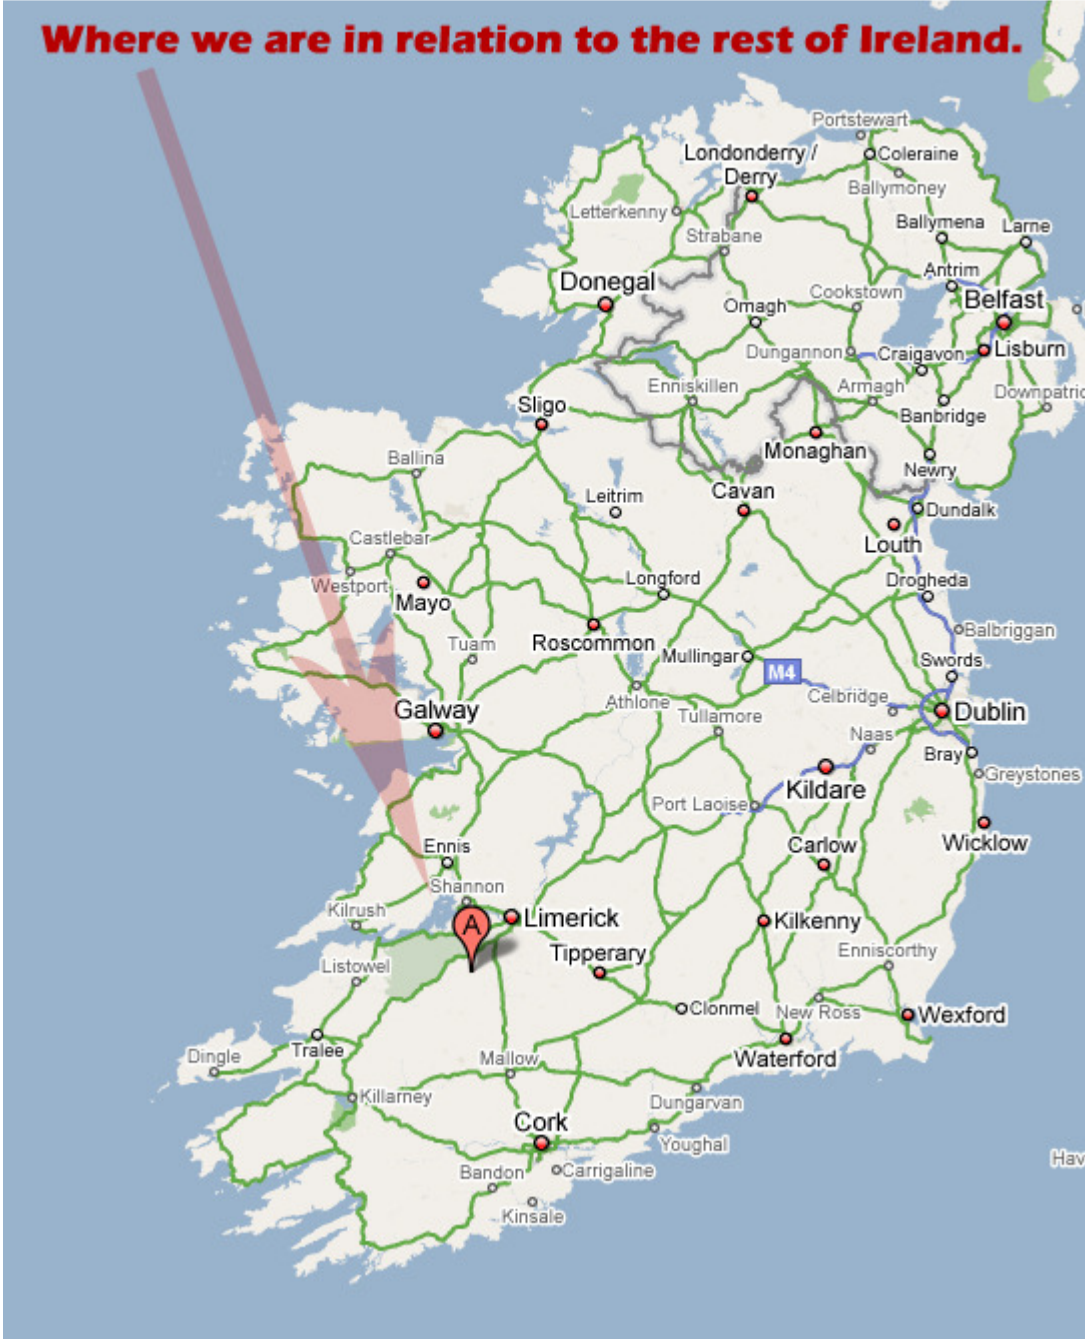

Below are a small selection of maps to show the local area. These maps are a guide only.

All maps from maps.google.com

Search for Ballingarry, Limerick, Ireland. If you type this into your satellite navigation system it will find us.

If you need directions please visit <http://www.aaireland.ie/routes/>.